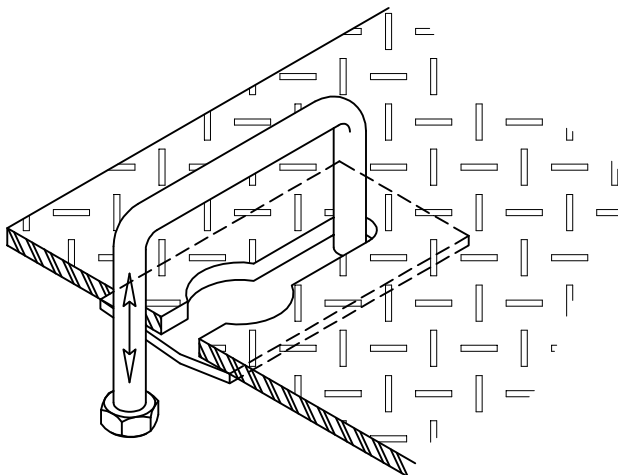

MADRUGA IRON WORKS, INC.

Metal Fabrication and Machining

305 GANDY DANCER, TRACY, CA 95377
www.madrugaironworks.com

Ph: (209) 832-7003 Fax: (209) 832-2444

HOLD DOWN LATCH

LOCK BOX

FLUSH LIFT HANDLE