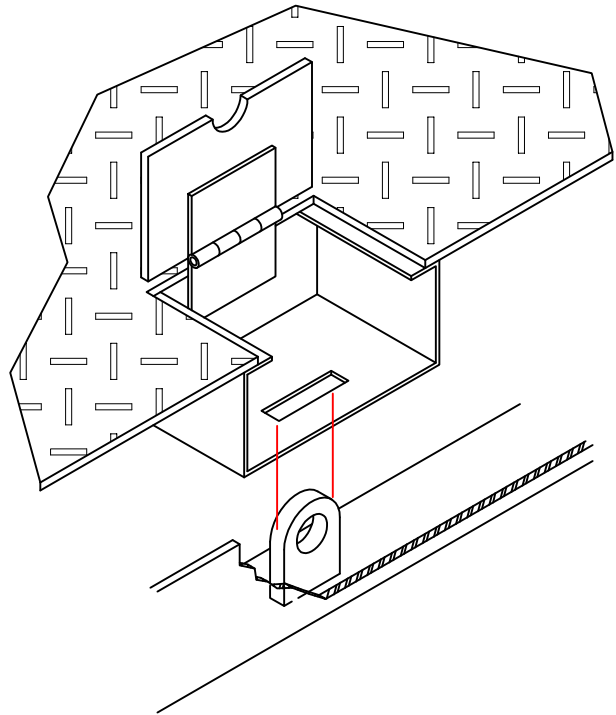

MADRUGA IRON WORKS, INC.

Metal Fabrication and Machining

305 GANDY DANCER, TRACY, CA 95377
www.madrugaironworks.com

Ph: (209) 832-7003 Fax: (209) 832-2444

HOLD DOWN LATCH

LOCK BOX

FLUSH LIFT HANDLE