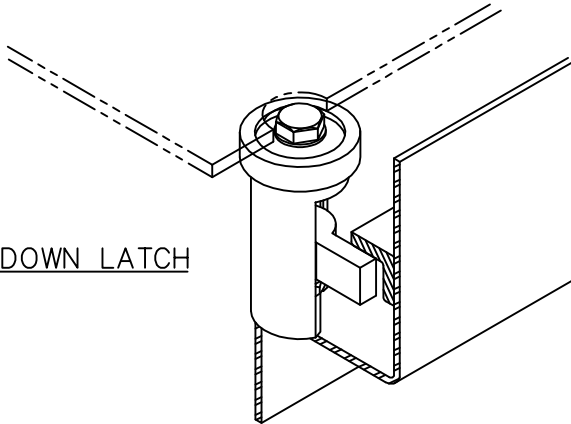

MADRUGA IRON WORKS, INC.

Metal Fabrication and Machining

305 GANDY DANCER, TRACY, CA 95377
www.madrugaironworks.com

Ph: (209) 832-7003 Fax: (209) 832-2444

HOLD DOWN LATCH

LOCK BOX

FLUSH LIFT HANDLE